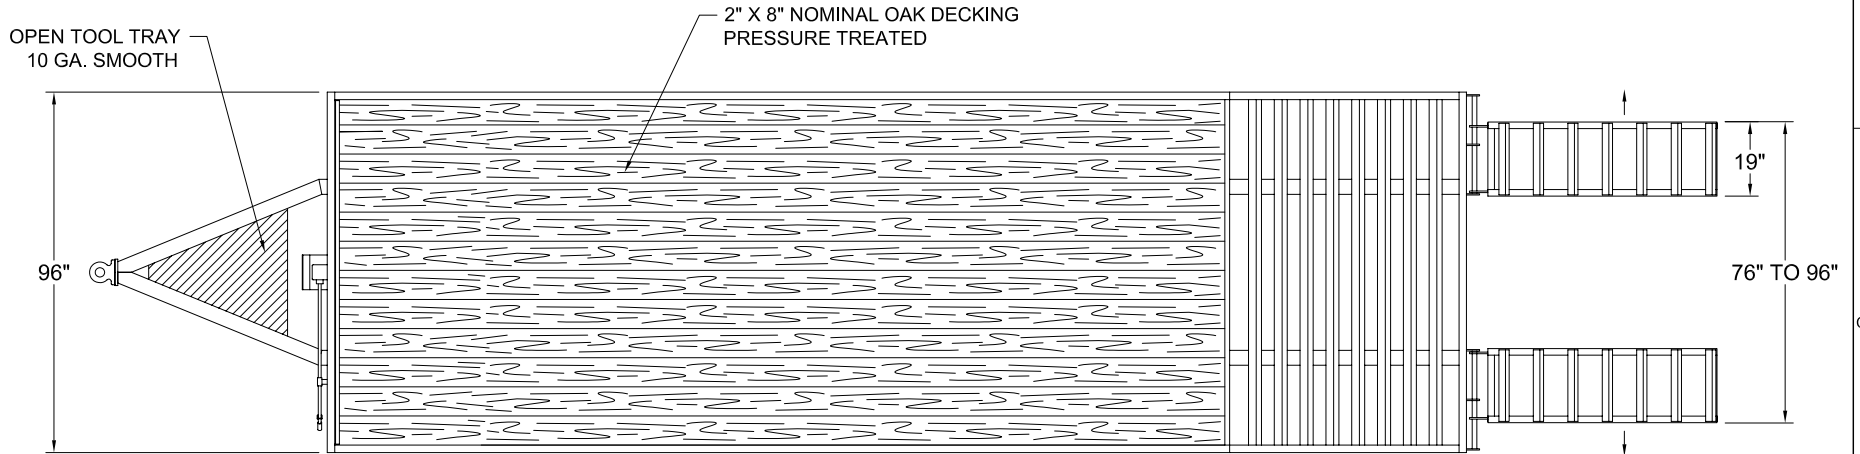

CZ18KT

DRAWN PAUL COLE		02-25-05	 HOLDEN INDUSTRIES, INC. P.O. BOX 550 5624 S. STATE HIGHWAY 43 SOUTHWEST CITY, MISSOURI 64863
CHECKED BY			
QA			
MFG			
APPROVED			
SCALE na		SIZE C	TITLE CZ18KT TRAILER (STANDARD)
REVISION		SHT 1 OF 1	PART NO. XXXXXX