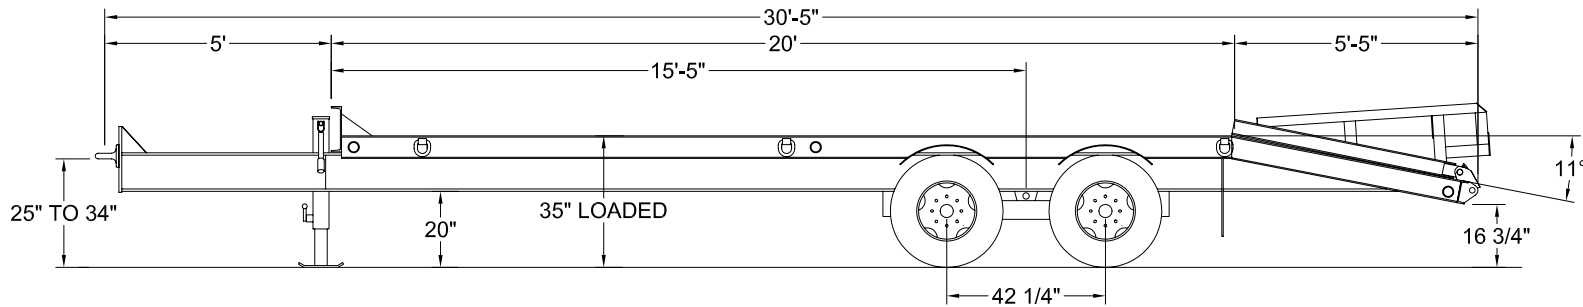

CZ18KT

DRAWN PAUL COLE		02-25-05	 HOLDEN INDUSTRIES, INC. P.O. BOX 550 5624 S. STATE HIGHWAY 43 SOUTHWEST CITY, MISSOURI 64863
CHECKED BY			
QA			
MFG			
APPROVED			
SCALE na		SIZE C	TITLE CZ18KT TRAILER (STANDARD)
REVISION		SHT 1 OF 1	PART NO. XXXXXX