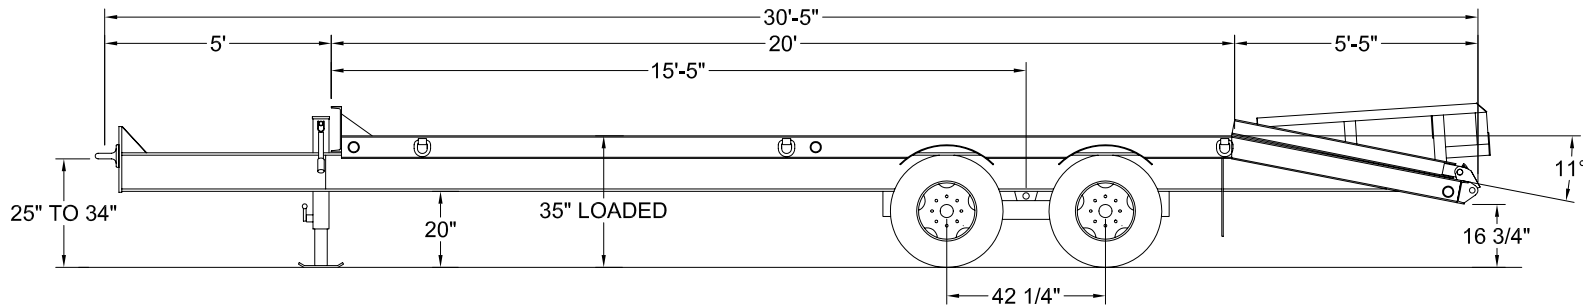

# CZ18KT

CONFIDENTIAL: THIS DRAWING IS THE PROPERTY OF HOLDEN INDUSTRIES INC. PERMISSION IS REQUIRED TO REPRODUCE OR SUBMIT COPIES TO A THIRD PARTY FOR EXAMINATION	DRAWN PAUL COLE	02-25-05	 <b>HOLDEN INDUSTRIES, INC.</b> P.O. BOX 550 5624 S. STATE HIGHWAY 43 SOUTHWEST CITY, MISSOURI 64863
	CHECKED BY		
	QA		
	MFG		
	APPROVED		TITLE CZ18KT TRAILER (STANDARD)
	SCALE na	SIZE C	PART NO. XXXXXX
	REVISION	SHT 1 OF 1	