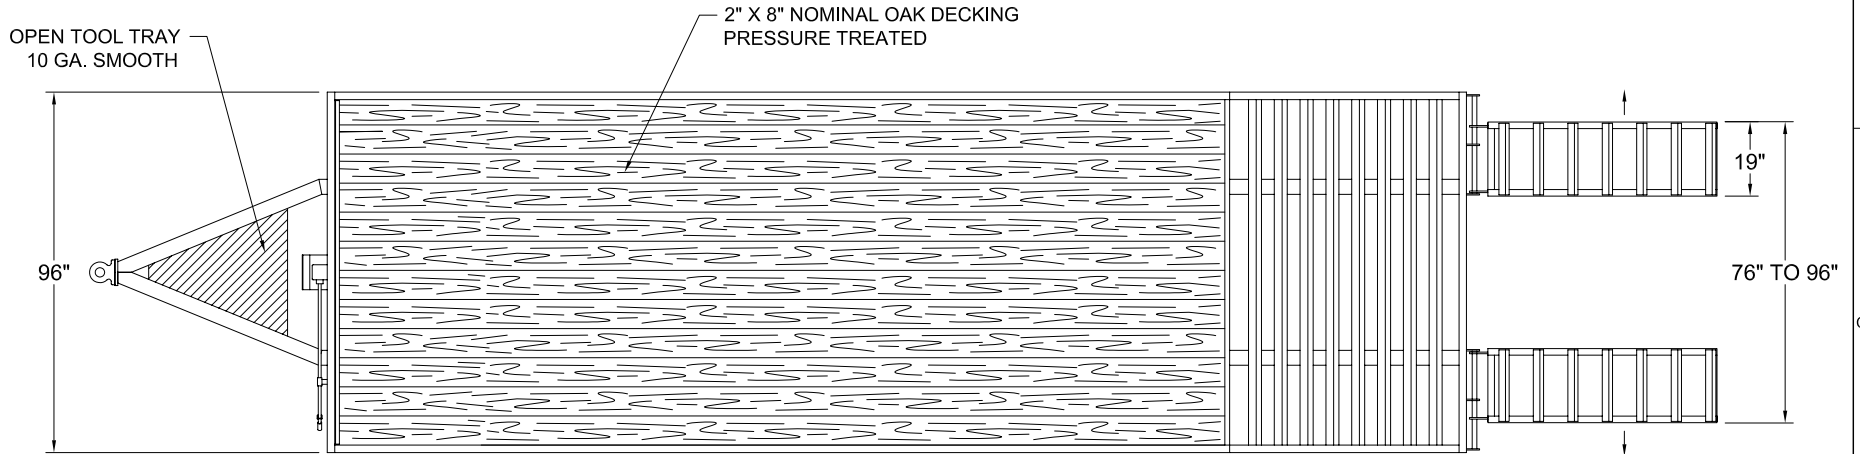

# CZ18KT

CONFIDENTIAL: THIS DRAWING IS THE PROPERTY OF HOLDEN INDUSTRIES INC. PERMISSION IS REQUIRED TO REPRODUCE OR SUBMIT COPIES TO A THIRD PARTY FOR EXAMINATION	DRAWN PAUL COLE	02-25-05	 <b>HOLDEN INDUSTRIES, INC.</b> P.O. BOX 550 5624 S. STATE HIGHWAY 43 SOUTHWEST CITY, MISSOURI 64863
	CHECKED BY		
	QA		
	MFG		
	APPROVED		TITLE CZ18KT TRAILER (STANDARD)
	SCALE na	SIZE C	PART NO. XXXXXX
	REVISION	SHT 1 OF 1	